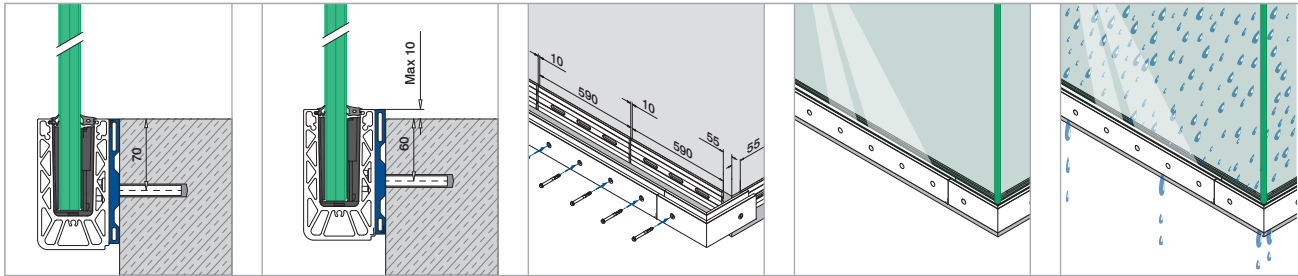

ASSEMBLY GUIDE

168337-18

Railing base

EASY GLASS® SMART+ FASCIA - Drainage profile, fascia mount

Q-INFO MOD 8337

©2023 - Q-railing Europe GmbH & Co. KG - All rights reserved
www.q-railing.com

Please refer to the respective certificates for specifications such as mounting details,
glass dimensions and glass type (laminated glass / monolithic glass).
www.q-railing.com/certificates